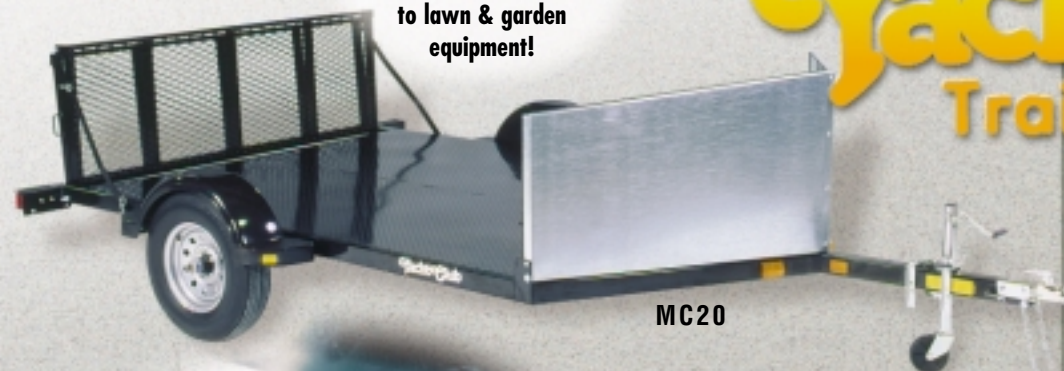

UT320F

Shown with optional dual bi-fold ramps

UT1550, UT1560

UT800 FEATURES:

- Polyester powder paint finish
- Custom-molded poly body
- 1 1/16" spindle & hubs w/std. size bearings
- Convenient tilt body

UT800

Yacht Club Trailers

Hauls everything from motorcycles and ATVs to lawn & garden equipment!

MC20

MC20 FEATURES:

- Bi-fold rear ramp
- Pre-galvanized rock guard
- Tongue jack
- Metal deck plate floor
- Removable wheel chocks
- Three front tie-downs
- Two rear tie-downs