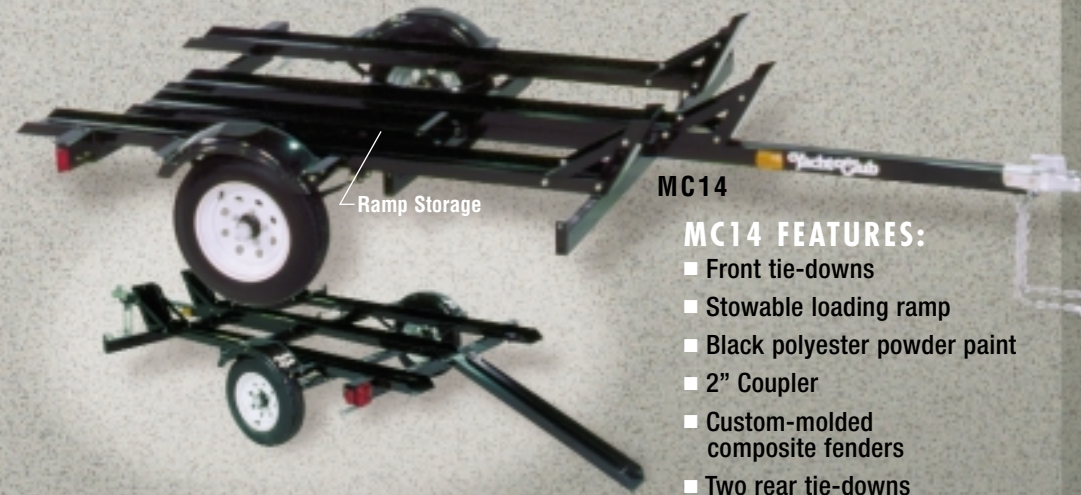

MC14

MC14 FEATURES:

- Front tie-downs
- Stowable loading ramp
- Black polyester powder paint
- 2" Coupler
- Custom-molded composite fenders
- Two rear tie-downs

OPTIONAL EQUIPMENT:

- Spare tire
- Spare tire carrier
- Chrome rims
- Electric or hydraulic brakes

Ramp Storage

MOTORCYCLE TRAILERS

Model	Unit Capacity	Carrying Capacity	Tire Size
MC14	1 to 3*	1350	5.30x12C
MC20	1 to 2	2000	ST175/80D13C

* Depending on Size

UTILITY TRAILERS

Model	Unit Capacity	Carrying Capacity	Tire Size
UT800	Poly-Body	800	Knobby
UT1550	50"X96"	1450	18.5x8C
UT1560	60"X96"	1450	18.5x8C
UT112	1 ATV	1200	4.80x12B
UT214	2 ATVs	1400	4.80x12C
UT214F	2 ATVs	1400	18.5x8C
UT320F	3 ATVs	2100	20.5x10C
UT435T	4 ATVs	3500	20.5x10C

Yacht Club Trailers

MANUFACTURED BY:
Hawkeye Leisure Trailers Ltd.
Humboldt, Iowa 50548
(515) 332-1802
Fax: (515) 332-1833
www.yachtclubtrailers.com
e-mail: sales@yachtclubtrailers.com

Yacht Club has something for everyone! Check out our full line of watercraft, utility and motorcycle trailers and accessories!